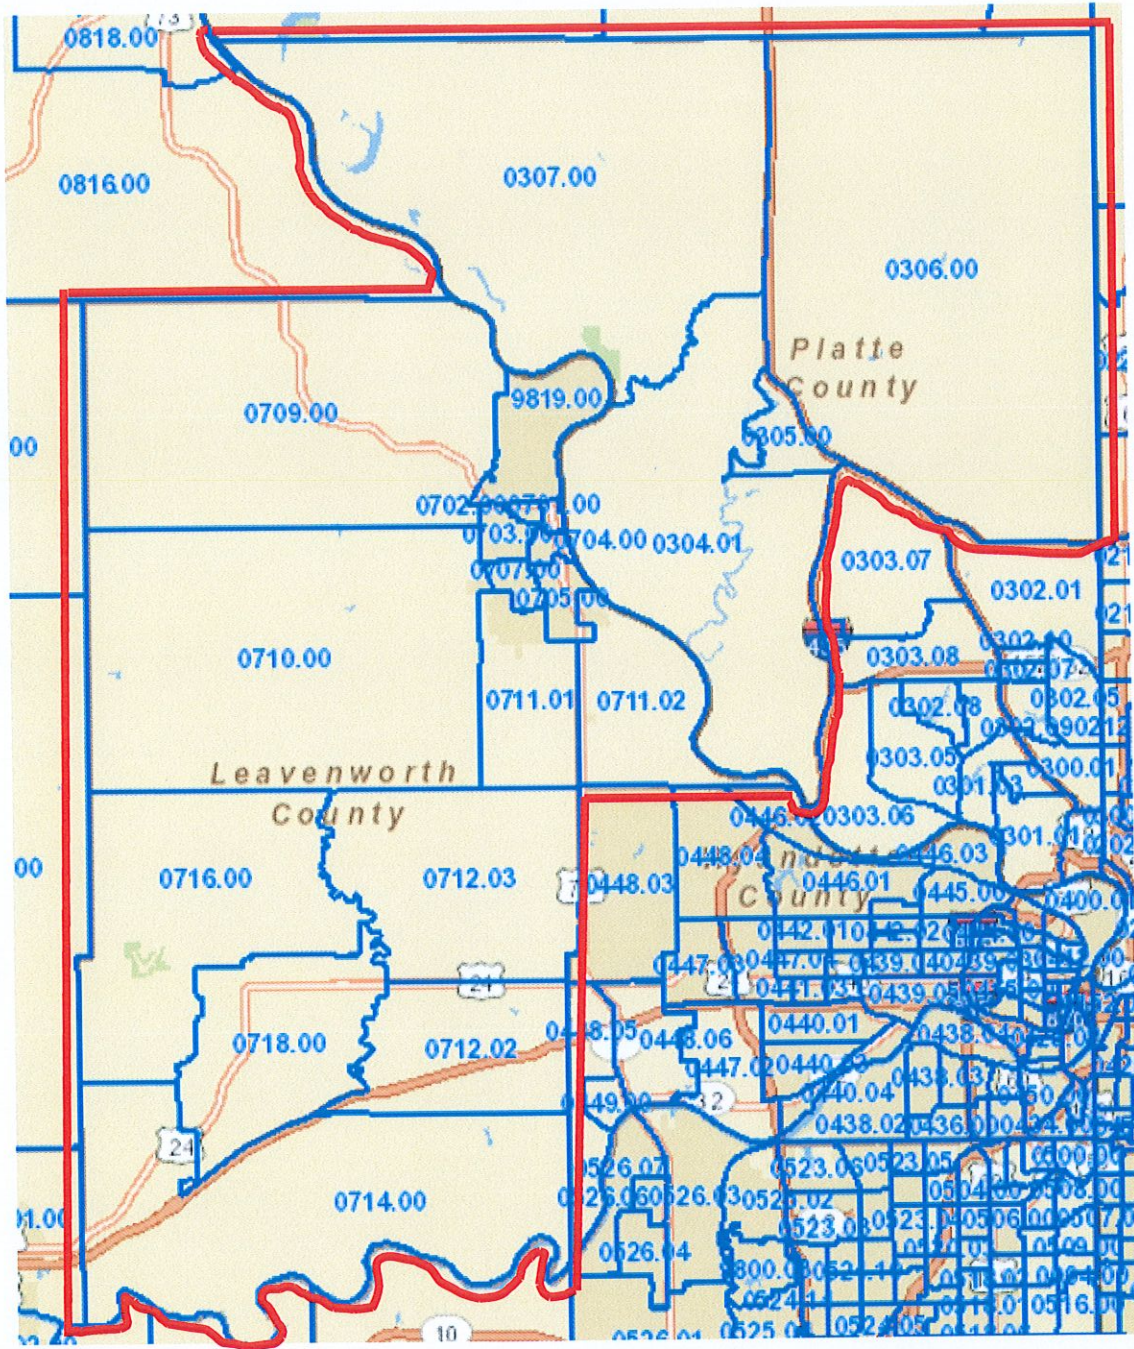

Atchison County, Kansas

Atchison County, KS Assessment Area

Census tracts / geographies contained within this assessment area:

Atchison County, Kansas

0816.00	Middle
0817.00	Middle
0818.00	Middle
0819.00	Moderate

St. Joseph, MO Metropolitan Statistical Area

St Joseph, MO-KS Metropolitan Statistical Area

Census tracts & geographies contained within this assessment area by county:

Doniphan County, Kansas

0201.00	Middle
0202.00	Middle
0203.00	Middle

Buchanan County, Missouri

0001.00	Upper
0002.00	Middle
0003.00	Moderate
0004.00	Moderate
0005.00	Middle
0006.00	Middle
0007.01	Middle
0007.02	Middle
0009.00	Middle
0010.00	Moderate
0011.00	Middle
0012.00	Middle
0015.00	Moderate
0016.00	Middle
0017.00	Middle
0018.00	Middle
0021.00	Middle
0022.00	Upper
0023.00	Middle
0024.00	Moderate
0025.00	Moderate
0027.00	Middle
0028.00	Middle
0029.00	Middle
0030.01	Low
0030.02	Low

Kansas City, MO/KS Metropolitan Statistical Area

Kansas City, MO-KS Metropolitan Statistical Area

Census tracts & geographies contained within this assessment area by county:

Leavenworth County, Kansas

0701.00	Low
0702.00	Moderate
0703.00	Middle
0704.00	Middle
0705.00	Low
0707.00	Middle
0709.00	Middle
0710.00	Upper
0711.02	Middle
0711.03	Upper
0711.04	Upper
0711.05	Middle
0712.02	Middle
0712.04	Middle
0712.05	Middle
0714.00	Middle
0716.00	Middle
0718.00	Middle
9819.00	Middle