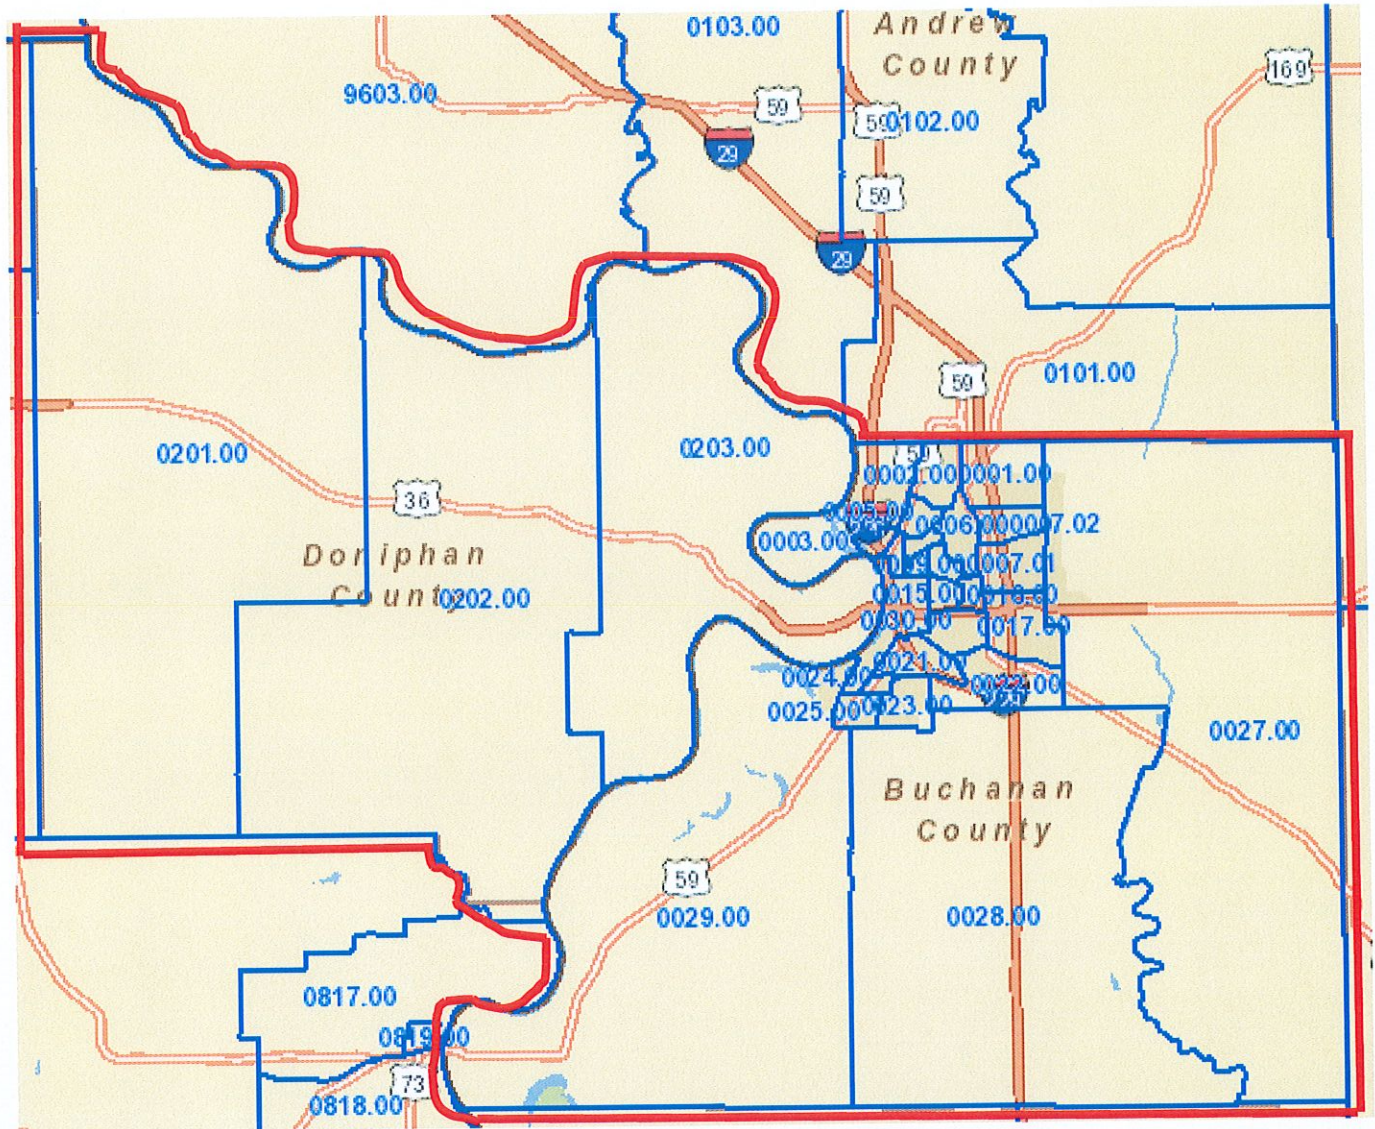

Atchison County, Kansas

Atchison County, KS Assessment Area

Census tracts / geographies contained within this assessment area:

Atchison County, Kansas

0816.00	Middle
0817.00	Middle
0818.00	Middle
0819.00	Moderate

St. Joseph, MO Metropolitan Statistical Area

St Joseph, MO-KS Metropolitan Statistical Area

Census tracts & geographies contained within this assessment area by county:

Doniphan County, Kansas

0201.00	Middle
0202.00	Middle
0203.00	Middle

Kansas City, MO/KS Metropolitan Statistical Area

Kansas City, MO-KS Metropolitan Statistical Area

Census tracts & geographies contained within this assessment area by county:

Leavenworth County, Kansas

0701.00	Low
0702.00	Moderate
0703.00	Middle
0704.00	Middle
0705.00	Low
0707.00	Middle
0709.00	Middle
0710.00	Upper
0711.02	Middle
0711.03	Upper
0711.04	Upper
0711.05	Middle
0712.02	Middle
0712.04	Middle
0712.05	Middle
0714.00	Middle
0716.00	Middle
0718.00	Middle
9819.00	Middle