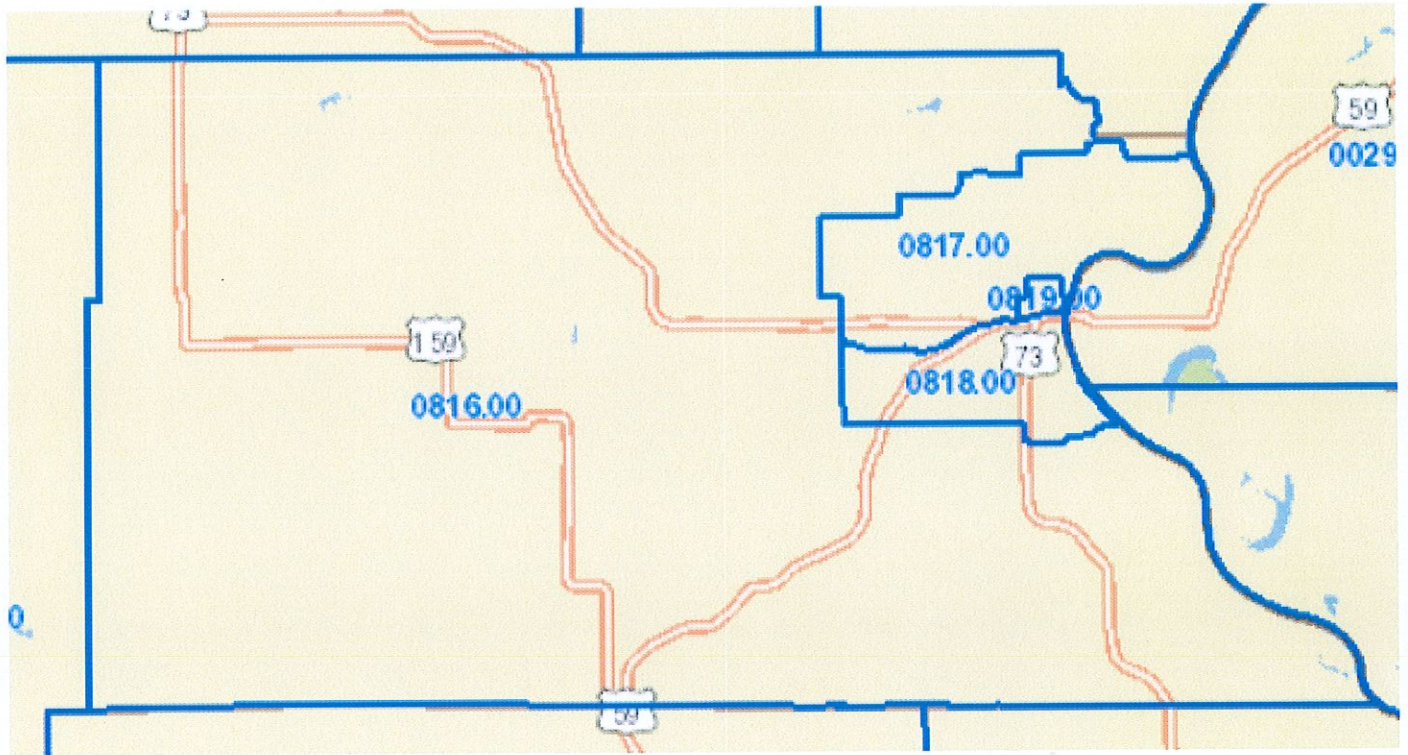

Atchison County, Kansas

Atchison County, KS Assessment Area

Census tracts / geographies contained within this assessment area:

Atchison County, Kansas

0816.00	Middle
0817.00	Middle
0818.00	Middle
0819.00	Moderate

St. Joseph, MO Metropolitan Statistical Area

St Joseph, MO-KS Metropolitan Statistical Area

Census tracts & geographies contained within this assessment area by county:

Doniphan County, Kansas

0201.00	Middle
0202.00	Middle
0203.00	Middle

Buchanan County, Missouri

0001.00	Upper
0002.00	Middle
0003.00	Moderate
0004.00	Moderate
0005.00	Middle
0006.00	Middle
0007.01	Middle
0007.02	Middle
0009.00	Middle
0010.00	Moderate
0011.00	Middle
0012.00	Middle
0015.00	Moderate
0016.00	Middle
0017.00	Middle
0018.00	Middle
0021.00	Middle
0022.00	Upper
0023.00	Middle
0024.00	Moderate
0025.00	Moderate
0027.00	Middle
0028.00	Middle
0029.00	Middle
0030.01	Low
0030.02	Low